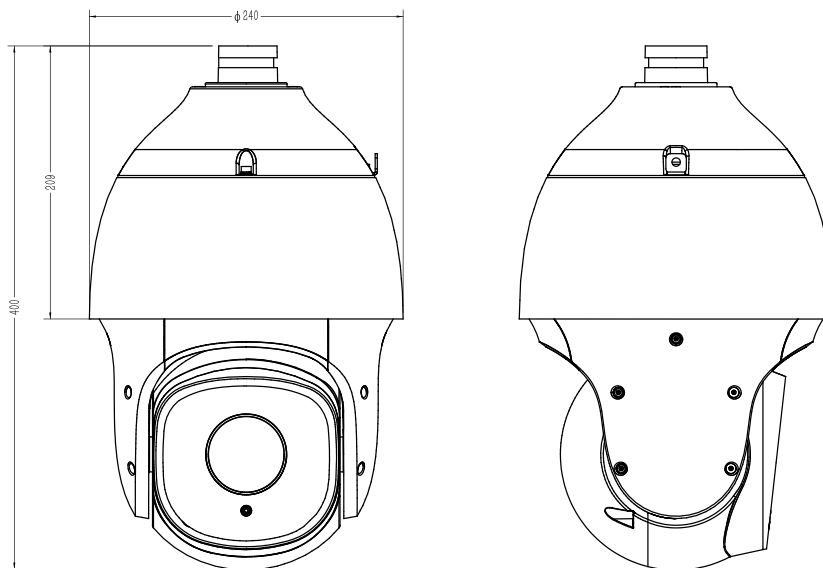

Tiandy

Picture Overlay	Yes
Privacy Mask	Yes
Smart Defog	Yes
Feature	
Alarm Trigger	Harsh Voice Alarm, Motion Detection, Mask Alarm, Port Alarm, Network Disable Alarm, IP Conflict, MAC Conflict Detection
Video Analytics	Tripwire, Double Tripwire, Perimeter, Object Abandon, Object Lost, Loitering, Running, Parking, Video Abnormal, Audio Abnormal, Heatmap
Early Warning(EW)	N/A
Auto-Tracking	Yes
Network	
Protocols	TCP/IP, ICMP, HTTP, HTTPS, DHCP, DNS, DDNS, MULTICAST, UPnP, FTP, IPV4, NTP, RTSP, SMTP, IGMP, QoS, PPPoE
System Compatibility	ONVIF (PROFILE S), SDK, CGI, P2P
ANR	Auto store video in SD card when NVR disconnected, and upload video to NVR when resumed connection (Only Support Tiandy ANR NVR)
Remote Connection	≤7
Client	Easy7, EasyLive
Web Version	Web5
Interface	
Communication Interface	1 RJ45 10M/100M self adaptive Ethernet port
Audio	1/1
Alarm	1/1
Reset Button	Yes
On-board storage	Built-in MicroSD card slot, up to 128 GB
RS-485	N/A
BNC	N/A
General	
Firmware Version	NVSS_V14.0.6.20190528
Web Client Language	11 languages English, Russian, Spanish, Korean, Italian, Turkish, Simple Chinese, Traditional Chinese, Thai, French, Polish
Operating Conditions	-30°~65°C, 0-95% RH
Power Supply	AC24V±15%/POE+
Power Consumption	21W (IR OFF), 26W (IR ON)
Protection	IP66
Heater	N/A
Dimensions	Φ222x372 mm (Φ8.74×14.65 inch)
Weight	5kg (11.02lb)

* Listed resolutions are only selectable options. It does not mean that all streams can work at their maximum resolution at the same time.

AVAILABLE MODEL

TC-H326S SPEC: 33X/I/E/A

Tiandy

DIMENSIONS (Unit: mm)